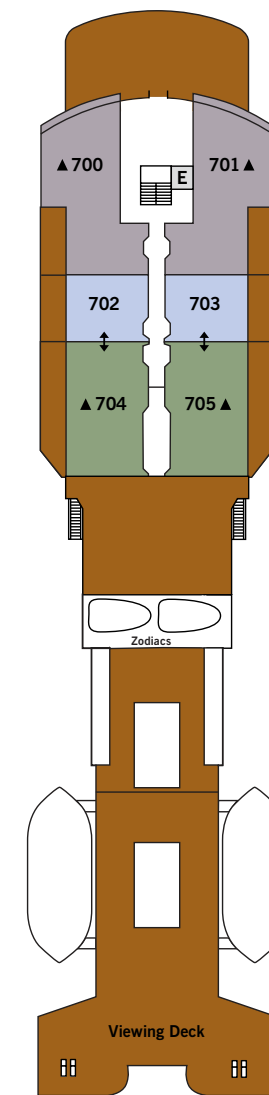

SILVER EXPLORER – Deck Plans

DECK 3

Reception Desk
Medical Centre
Mud Room
Expedition Office

DECK 4

Beauty Salon
Laundrette
Fitness Centre
The Restaurant

DECK 5

The Bridge
Boutique
Cruise Consultant
Connoisseur's Corner
Panorama Lounge

DECK 6

Tor's Observation Library
Explorer Lounge
Zagara Beauty Spa
The Grill
Whirlpools

DECK 7

Viewing Deck

SUITE CATEGORIES

- Owner's Suite ●
- Grand Suite ●
- Silver Suite ●
- Medallion Suite ●
- Veranda Suite ●
- Vista Suite ●
- View Suite ●
- Explorer Suite ●
- Adventurer Suite ●

SPECIFICATIONS

- Lloyd's register
- Ice-class rating 1A
- Crew 118
- Officers International
- Guests 144
- Tonnage 6,072
- Length 354 Feet/107.9 Metres
- Width 52 Feet/15.8 Metres
- Speed 14 Knots
- Passenger Decks 5
- 3rd Guest Capacity ▲
- Queen beds ●
- Connecting suites ▲
- 702/704, 703/705, 500/502, 501/503,
504/506, 505/507, 510/512, 511/513,
307/309, 324/322, 406/408, 411/413,
422/424, 427/429
- Refurbished 2018
- Registry Bahamas

LARGE PICTURE WINDOW: 47in. x 43in. / 120cm x 110cm

VIEW WINDOW: 31.5in. x 31.5in. / 80cm x 80cm

PORTHOLE: 15.75in. diameter / 40cm diameter

Suite diagrams and deck plans are for illustration purposes only.