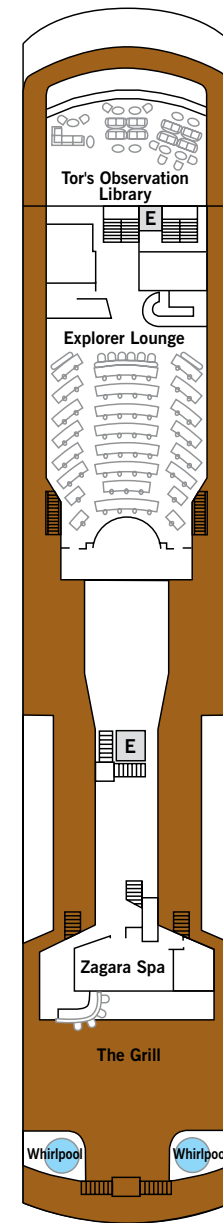

SILVER EXPLORER – Deck Plans

DECK 3

Reception Desk
Medical Centre
Mud Room
Expedition Office

DECK 4

Beauty Salon
Laundrette
Fitness Centre
The Restaurant

DECK 5

The Bridge
Boutique
Cruise Consultant
Connoisseur's Corner
Panorama Lounge

DECK 6

Tor's Observation Library
Explorer Lounge
Zagara Beauty Spa
The Grill
Whirlpools

DECK 7

Viewing Deck

SUITE CATEGORIES

- Owner's Suite ●
- Grand Suite ●
- Silver Suite ●
- Medallion Suite ●
- Veranda Suite ●
- Vista Suite ●
- View Suite ●
- Explorer Suite ●
- Adventurer Suite ●

SPECIFICATIONS

- Lloyd's register
- Ice-class rating 1A
- Crew 118
- Officers International
- Guests 144
- Tonnage 6,072
- Length 354 Feet/107.9 Metres
- Width 52 Feet/15.8 Metres
- Speed 14 Knots
- Passenger Decks 5
- 3rd Guest Capacity ▲
- Queen beds ●
- Connecting suites ▲
- 702/704, 703/705, 500/502, 501/503,
504/506, 505/507, 510/512, 511/513,
307/309, 324/322, 406/408, 411/413,
422/424, 427/429
- Refurbished 2018
- Registry Bahamas