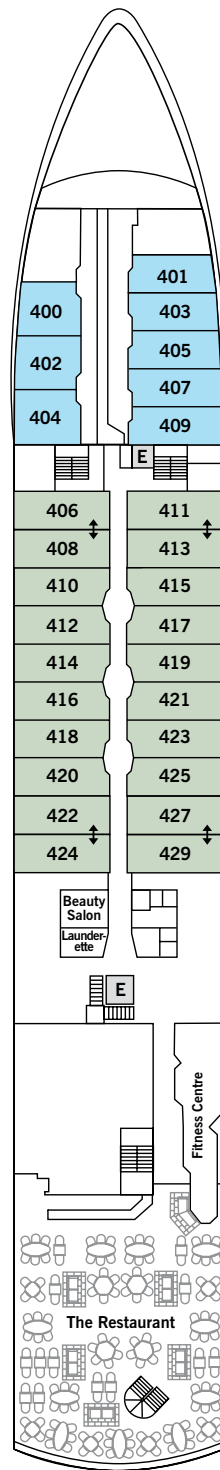

SILVER EXPLORER – Deck Plans

DECK 3

Reception Desk
Medical Centre
Mud Room
Expedition Office

DECK 4

Beauty Salon
Laundrette
Fitness Centre
The Restaurant

DECK 5

The Bridge
Boutique
Cruise Consultant
Connoisseur's Corner
Panorama Lounge

DECK 6

Tor's Observation Library
Explorer Lounge
Zagara Beauty Spa
The Grill
Whirlpools

DECK 7

Viewing Deck

SUITE CATEGORIES

- Owner's Suite ●
- Grand Suite ●
- Silver Suite ●
- Medallion Suite ●
- Veranda Suite ●
- Vista Suite ●
- View Suite ●
- Explorer Suite ●
- Adventurer Suite ●

SPECIFICATIONS

- Lloyd's register
- Ice-class rating 1A
- Crew 118
- Officers International
- Guests 144
- Tonnage 6,072
- Length 354 Feet/107.9 Metres
- Width 52 Feet/15.8 Metres
- Speed 14 Knots
- Passenger Decks 5
- 3rd Guest Capacity ▲
- Queen beds ●
- Connecting suites ▲
- 702/704, 703/705, 500/502, 501/503,
504/506, 505/507, 510/512, 511/513,
307/309, 324/322, 406/408, 411/413,
422/424, 427/429
- Refurbished 2018
- Registry Bahamas