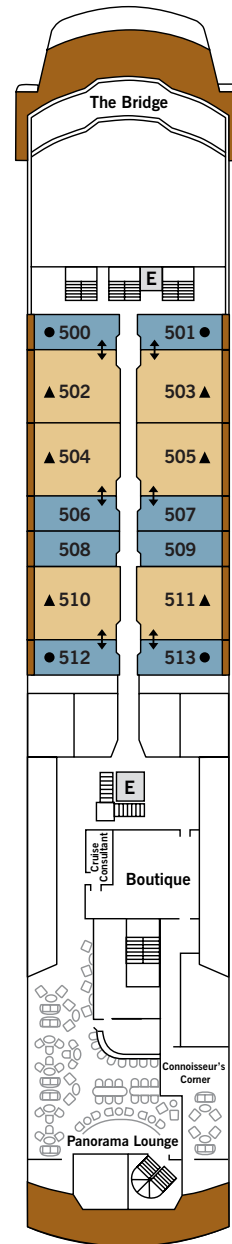

SILVER EXPLORER – Deck Plans

DECK 3

Reception Desk
Medical Centre
Mud Room
Expedition Office

DECK 4

Beauty Salon
Laundrette
Fitness Centre
The Restaurant

DECK 5

The Bridge
Boutique
Cruise Consultant
Connoisseur's Corner
Panorama Lounge

DECK 6

Tor's Observation Library
Explorer Lounge
Zagara Beauty Spa
The Grill
Whirlpools

DECK 7

Viewing Deck

SUITE CATEGORIES

- Owner's Suite ●
- Grand Suite ●
- Silver Suite ●
- Medallion Suite ●
- Veranda Suite ●
- Vista Suite ●
- View Suite ●
- Explorer Suite ●
- Adventurer Suite ●

SPECIFICATIONS

- Lloyd's register
- Ice-class rating 1A
- Crew 118
- Officers International
- Guests 144
- Tonnage 6,072
- Length 354 Feet/107.9 Metres
- Width 52 Feet/15.8 Metres
- Speed 14 Knots
- Passenger Decks 5
- 3rd Guest Capacity ▲
- Queen beds ●
- Connecting suites ▲
- 702/704, 703/705, 500/502, 501/503,
504/506, 505/507, 510/512, 511/513,
307/309, 324/322, 406/408, 411/413,
422/424, 427/429
- Refurbished 2018
- Registry Bahamas

Deckplans are for illustration purposes only and may be subject to change

Suite diagrams shown are for illustration purposes only and may vary from actual square footage. Please refer to suite specifications for square footage.